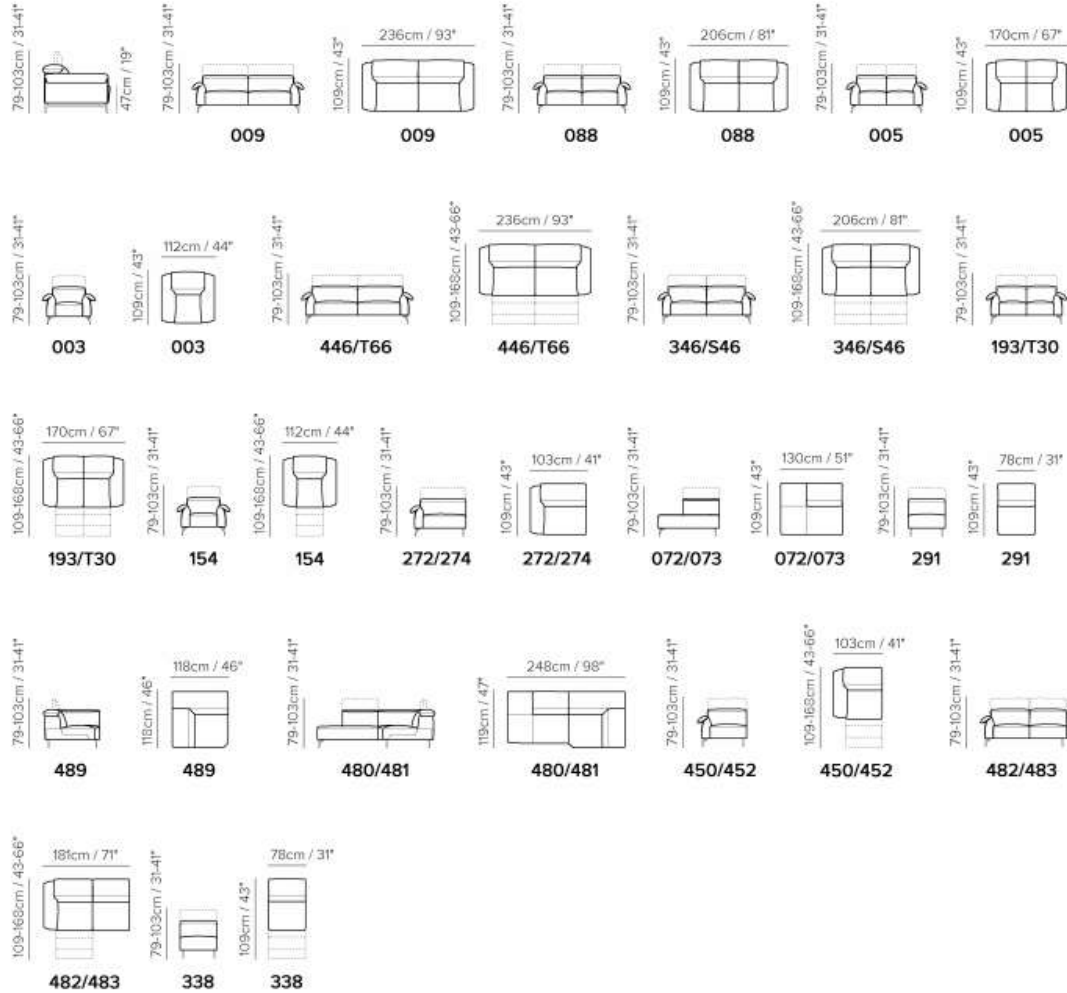

SCHEMATICS

COMPOSITION EXAMPLES